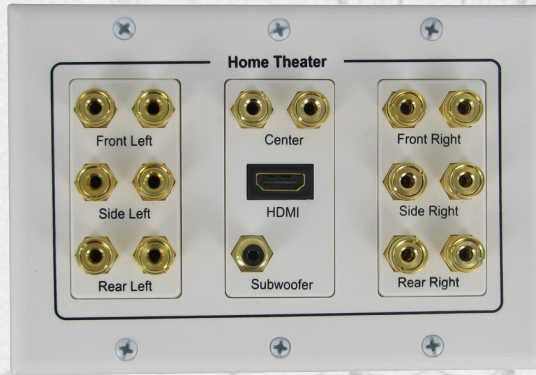

ATLONA 6.1 SPEAKER WALL PLATE WITH 2 X HDMI INPUTS

Applications:

The Atlona AT-80120HD is a 6.1 Speaker Wall Plate with dual HDMI, designed for users who want to have one central location for all the speaker and HDMI wires. The wall plate is designed to accommodate the applications with six speakers, one subwoofer and 2 x HDMI inputs/outputs. The speaker, HDMI and rca connectors are featured with Heavy-Duty 24k Gold plated Connectors which are designed to resist corrosion and to provide the best possible connection. With a dual HDMI ports, HD signal can be sent with unlimited resolutions.

Technical Specifications:

- 2 x HDMI, 12 x binding posts (for 6 speakers) and 1 x Subwoofer connections (RCA)
- 24k Gold Plated
- Binding posts are designed to accommodate both bare wire and banana plugs
- Binding posts support 4mm (banana) plugs.
- 6 x speakers, 1 x Subwoofer and 2 x HDMI