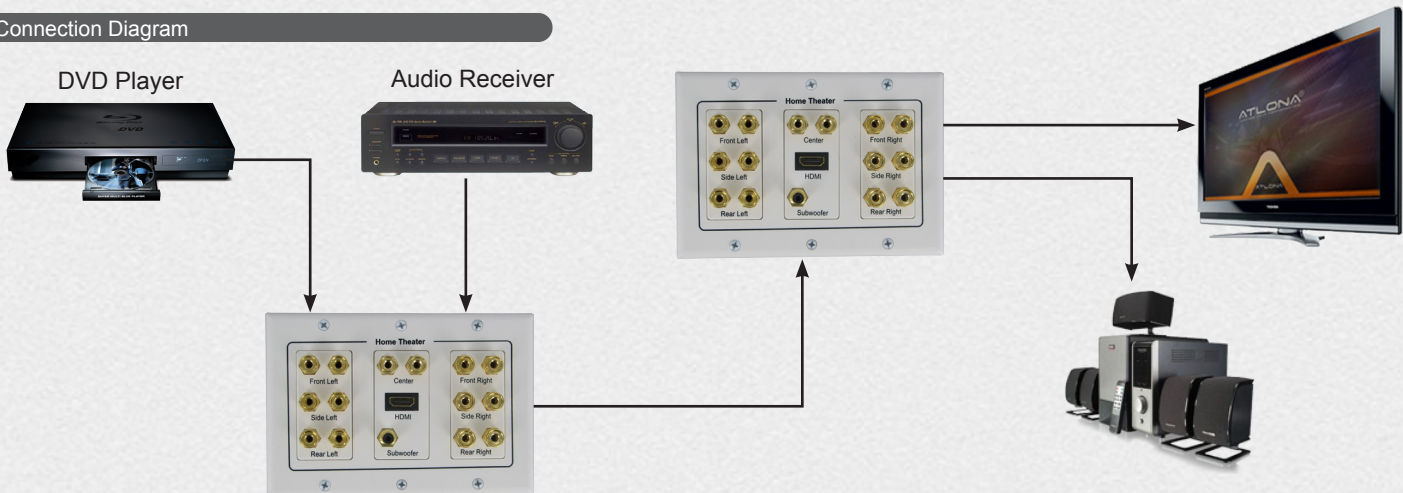

Connection Diagram

RoHS

HDCP
ENABLED

HDMI
HIGH DEFINITION MULTIMEDIA INTERFACE

HD
ready
1080p

WWW.ATLONA.COM

COMPATIBLE WITH:

Member