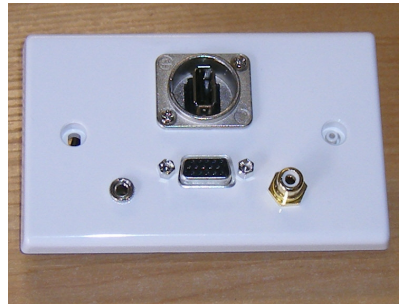

Types of plates being: PDL OR Clipsal OR HPM. Insert in coupler OR Solder options. USB, VGA, DVID, HDMI, RCA, 3.5mm, Banana Screw for stereo.

CAT 6 New Products

- Couplers / Joiners
- New Couplers CAT 6 STP (Shielded) keystone
- New Couplers CAT 6 UTP (Unshielded) keystone
- New Couplers CAT6 UTP Slim line joiners
- STP Cat 6 plugs
- UTP SOLID CAT 6 plugs
- UTP STRANDED CAT 6 Plugs
- AQUA coloured cat 6 cable (also other colours available)
- New CAT 6 Solid screen RED STP - Proving popular to say the least.

March 2008

Sharpmark labels – running out the door, some 200 registered users of SL10 and SL4 labels. Don't forget we print what you want also!

Exico baluns intro to AV range - check out the specs on the Balun section of wired site, view some 5 PDFS. Including the new audio RCA baluns. Too easy!