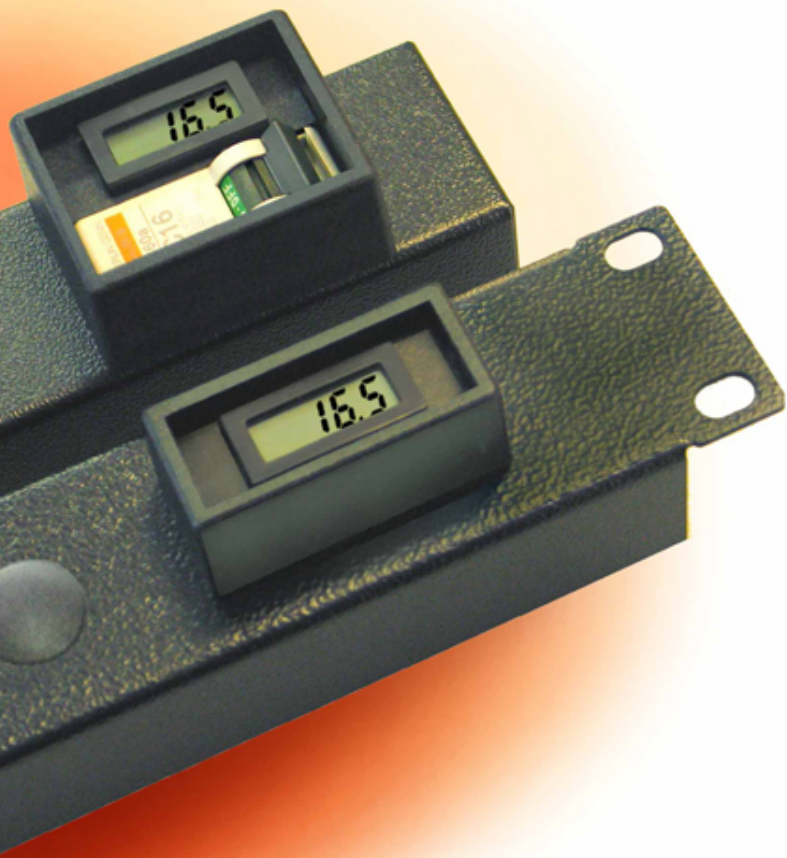

WHAT'S GOING ON?

RackPower Metered Power Strips

RackPower are proud to announce their newly developed Metered Power Distribution Units (PDUs). These units will not only provide convenient power distribution, but also monitor the aggregate power consumption of equipment that is connected. This feature will give the user an instant indication of current usage and overloading if present, whether steady or transient. It will also monitor any unexplained increase in consumption over time, which may indicate a fault in or misuse of connected equipment. RackPower Metered PDUs are available in two models; with meter, and with meter plus integrated circuit breaker.

Model Information

- All Models are designed for use at 230Vac.
- 3½ digit LCD display.
- Both our "Metered" and "Metered plus integrated circuit breaker" models are available over all our PDU range, from 10A to 32A total rating.