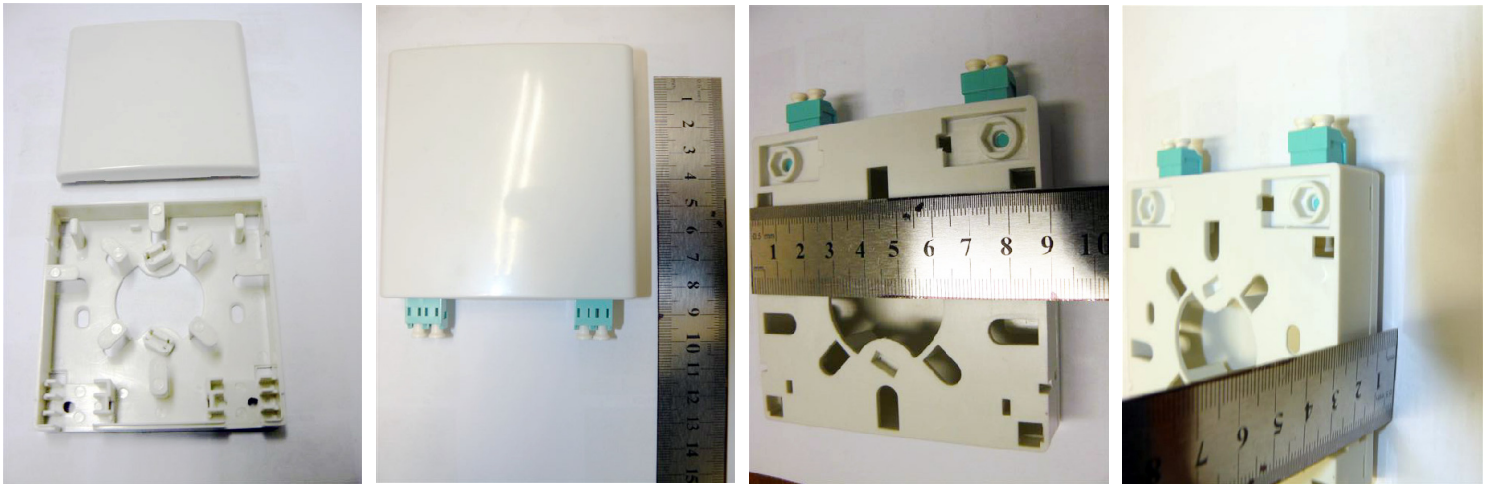

Fibercom technologies # FBOXPLATE

- Slim Line Fiber Wall box
- Takes either 2 DX LC Couplers or 2 x SC Simplex couplers
- Good cable management
- Good Cable entry at base
- White in colour
- Connectors face down for cable entry
- Cost effective
- Part # "FBOXPLATE"

**Couplers sold separate to enclosure*

Good for FTTH or Demark on longer cable runs

**Another innovative product from
Fibercom Technologies**